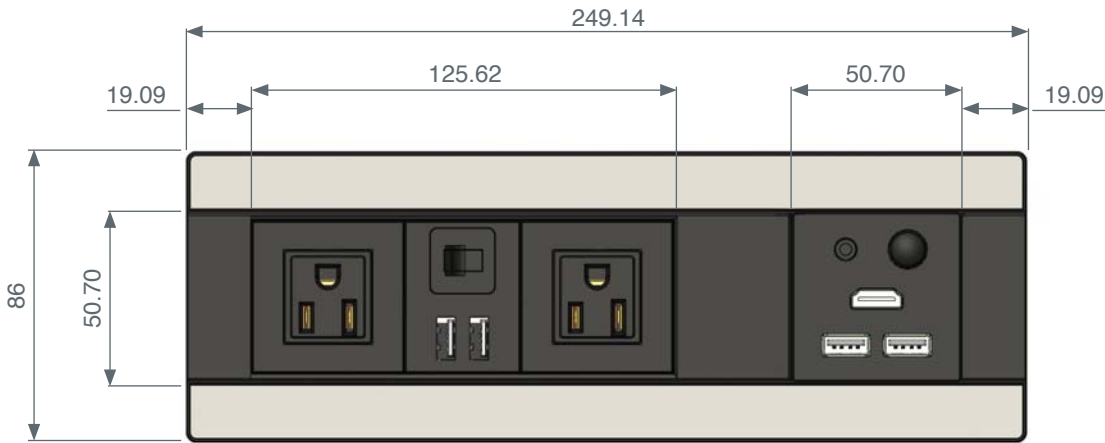

SPECIFICATIONS

Extender Trim for MediaHub Mini

PowerHub is available in International Plug Configurations

- USA 110V
- UK 220-240V
- EU 220-240V
- UNIVERSAL (Without Approval)

Visit our website at: www.teleadapt.com

Keeping Your World Connected™ and MediaHub™ Mini, are trademarks of TeleAdapt, Inc. iPod® and iPhone® are registered trademarks of Apple Inc., registered in the U.S. and/or other countries.

CKIT-MHMN1-EXT_03/2014.v1