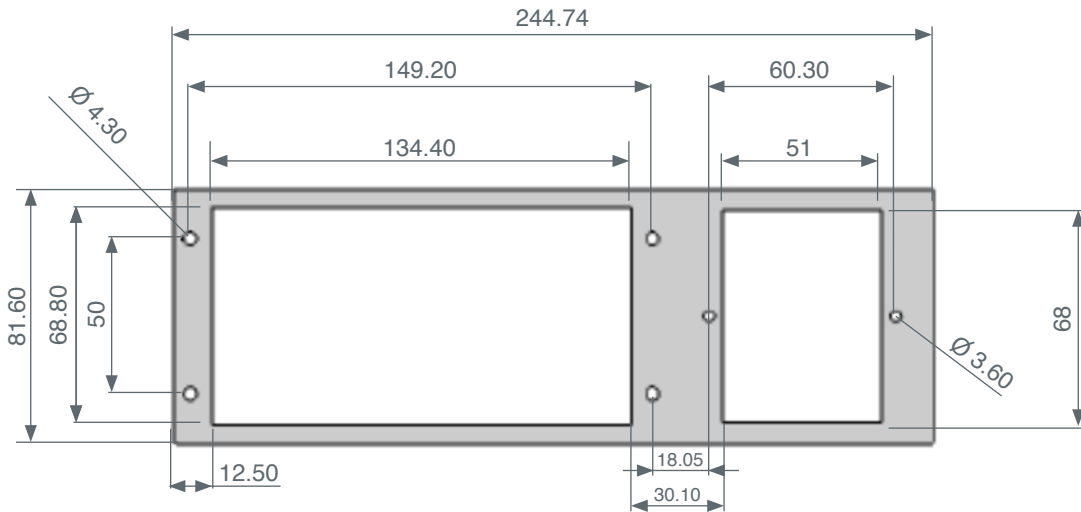

SPECIFICATIONS

Extender Trim for MediaHub Mini

PowerHub is available in International Plug Configurations

- USA 110V
- UK 220-240V
- EU 220-240V
- UNIVERSAL (Without Approval)

Visit our website at: www.teleadapt.com

Keeping Your World Connected™ and MediaHub™ Mini, are trademarks of TeleAdapt, Inc. iPod® and iPhone® are registered trademarks of Apple Inc., registered in the U.S. and/or other countries.

CKIT-MHMN1-EXT_03/2014.v1