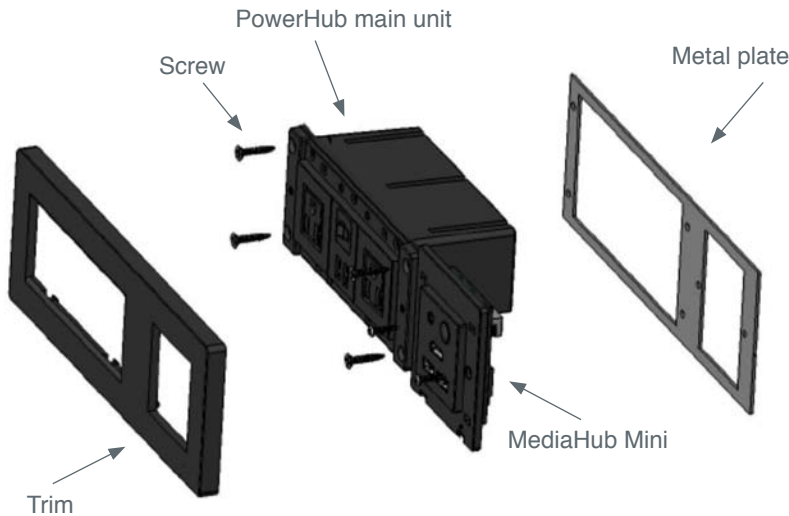

## Extender Trim for MediaHub Mini

CKIT-MHMN-EXT2 (Aluminium), CKIT-MHMN-EXT1 (Black)

Flush-mount adapter plate & Trim combines TeleAdapt MediaHub Mini connectivity panel with PowerHub for an all-in-one connectivity station for the hotel room. MediaHub with power offers all the inputs your guests need to enjoy their own content from any mobile device through the in-room TV while providing conveniently located power and Ethernet or USB outlets.

CKIT-MHMN-EXT2 (Aluminium)

CKIT-MHMN-EXT1 (Black)

Add PowerHub  
TA-7500 Ethernet socket  
TA-7530 twin USB charging  
TA-7533 USB charging and  
Media Passthrough

Add MediaHub Mini

- Adapter Plate combines MediaHub Mini and PowerHub for complete multimedia connectivity station for the guest-room.
- MediaHub Mini provides Audio / Video and USB Charging connections for guest devices (Laptops, Tablets, Smartphones, Game Consoles and more), including HDMI, Audio, and Bluetooth Wireless Audio.
- PowerHub presents two easy-to-find guest-facing power outlets, available in choice of US, UK or EU sockets and optionally an Ethernet jack - or USB charging ports.
- Designed to flush-mount into case-goods.
- Prevents guests tampering with existing TV connections and fixture wall plugs.
- Includes mounting plate and screws, front trim available with brushed nickel accents or in pure black. CKIT-MHMN-EXT2 (Aluminium), CKIT-MHMN-EXT1 (Black)
- MediaHub and PowerHub panels sold separately.

## Extender Trim for MediaHub Mini

**PowerHub is available in International Plug Configurations**

- USA 110V
- UK 220-240V
- EU 220-240V
- UNIVERSAL (Without Approval)

Visit our website at: [www.teleadapt.com](http://www.teleadapt.com)