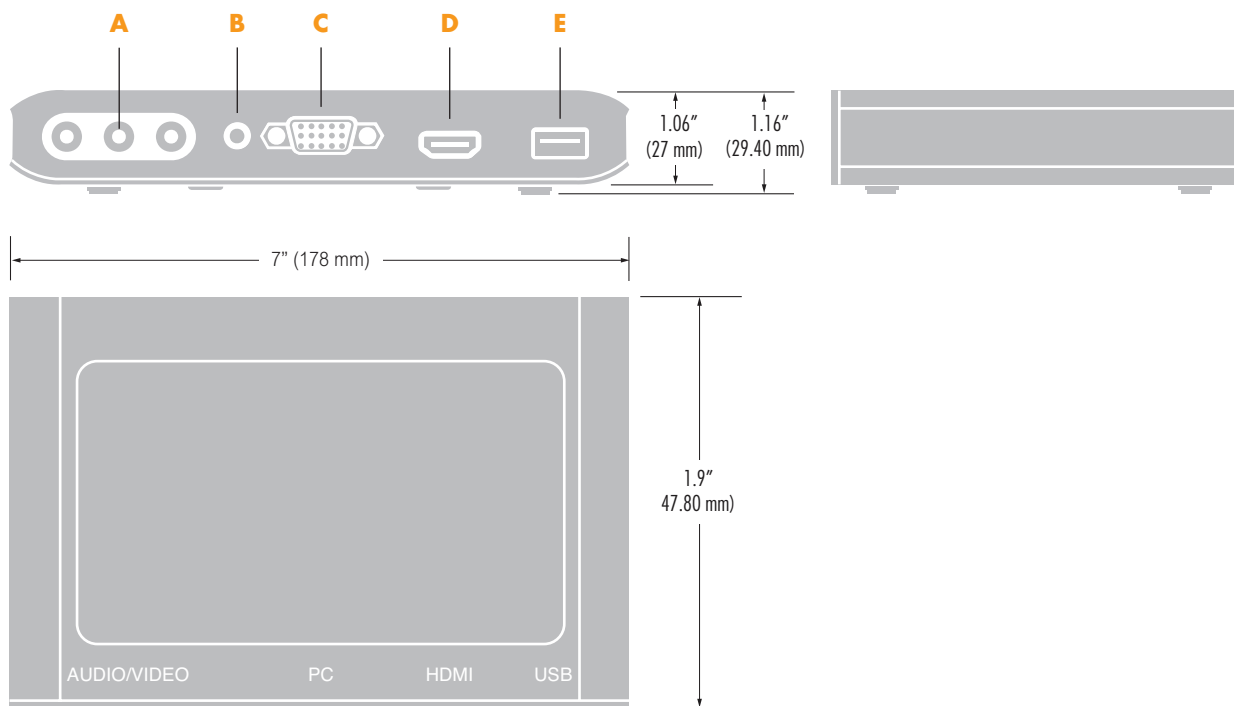

TA-8800D | MediaHub™ SL Desktop

Guest-Facing AV Inputs

- **A** Composite Audio/Video
- **B** Mini Stereo Jack
- **C** VGA (RGB)
- **D** HDMI
- **E** USB Charging Socket (2.1 Amp)

Dimensions

7" W x 1.16" H x 1.9" D
(178mm x 29.4mm x 47.8mm)

Requirements

AV inputs required on TV:

- 3RCA Composite AV (Video 1)
- VGA (PC Video)
- Paired PC audio
- HDMI

Power Requirements

- 120V/15Amp AC outlet to power USB charge port.

Installation Kit

Installation kit includes 3.5m AV cables and power supply. Shorter or longer cables available by special order. See installation guide for more details on making the connection to the TV.

Guest ConnectKits™

TeleAdapt offers guest cable kits to complement your in-room MediaHub SL panel with audio, video, iPod and charging cables, perfect for concierge rental or minibar sale. Individual cables also available. Ask your sales rep for details.

MediaHub SL Product Range

This model is one of a range of TeleAdapt slim line MediaHubs:

- TA-8800 | MediaHub SL (passive model)
- TA-8800D | MediaHub SL Desktop (passive model)
- TA-8830 | MediaHub SL+ (active model)
- TA-8830D | MediaHub SL+ Desktop (active model)
- TA-8300 | iDock attachment for MediaHub SL+

Scalable and Compatible with TeleAdapt Auto Sensing Module (ASM) and TeleAdapt iDock™ (sold separately)

TeleAdapt's MediaHub SL range is designed to be scalable for adding more features and functionality. To add auto-sensing and TV-switching with hospitality's most popular TV's and entertainment system providers, use Auto-Switching Module (ASM) Installation Kit to make the MediaHub SL+. Or, choose to add iPod AV docking with the iDock™ for a complete personalized in-room entertainment solution.

Please contact TeleAdapt to check compatibility with your TV or entertainment system.

Certifications

CE, FCC certified

Warranty

One year.

Visit our website at: www.teleadapt.com

Keeping Your World Connected™ and MediaHub Active™, are trademarks of TeleAdapt, Inc. iPod® and iPhone® are registered trademarks of Apple Inc., registered in the U.S. and/or other countries.